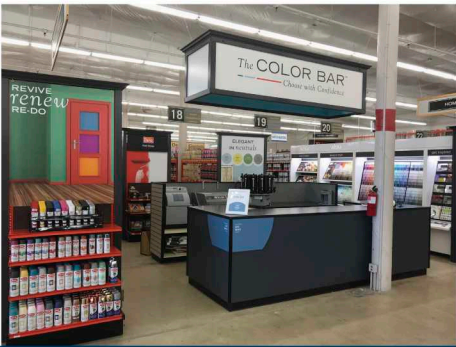

Starting At
$25⁹⁹

795241

Starting At
$35⁹⁹

794670

valspar

Starting At
$33⁹⁹

**Medallion Interior
Latex Flat Wall Paint**

773199

Starting At
$44⁹⁹

773133