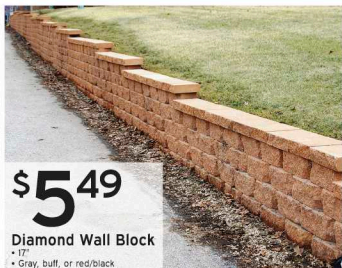

$549

Diamond Wall Block

- 17"
- Gray, buff, or red/black