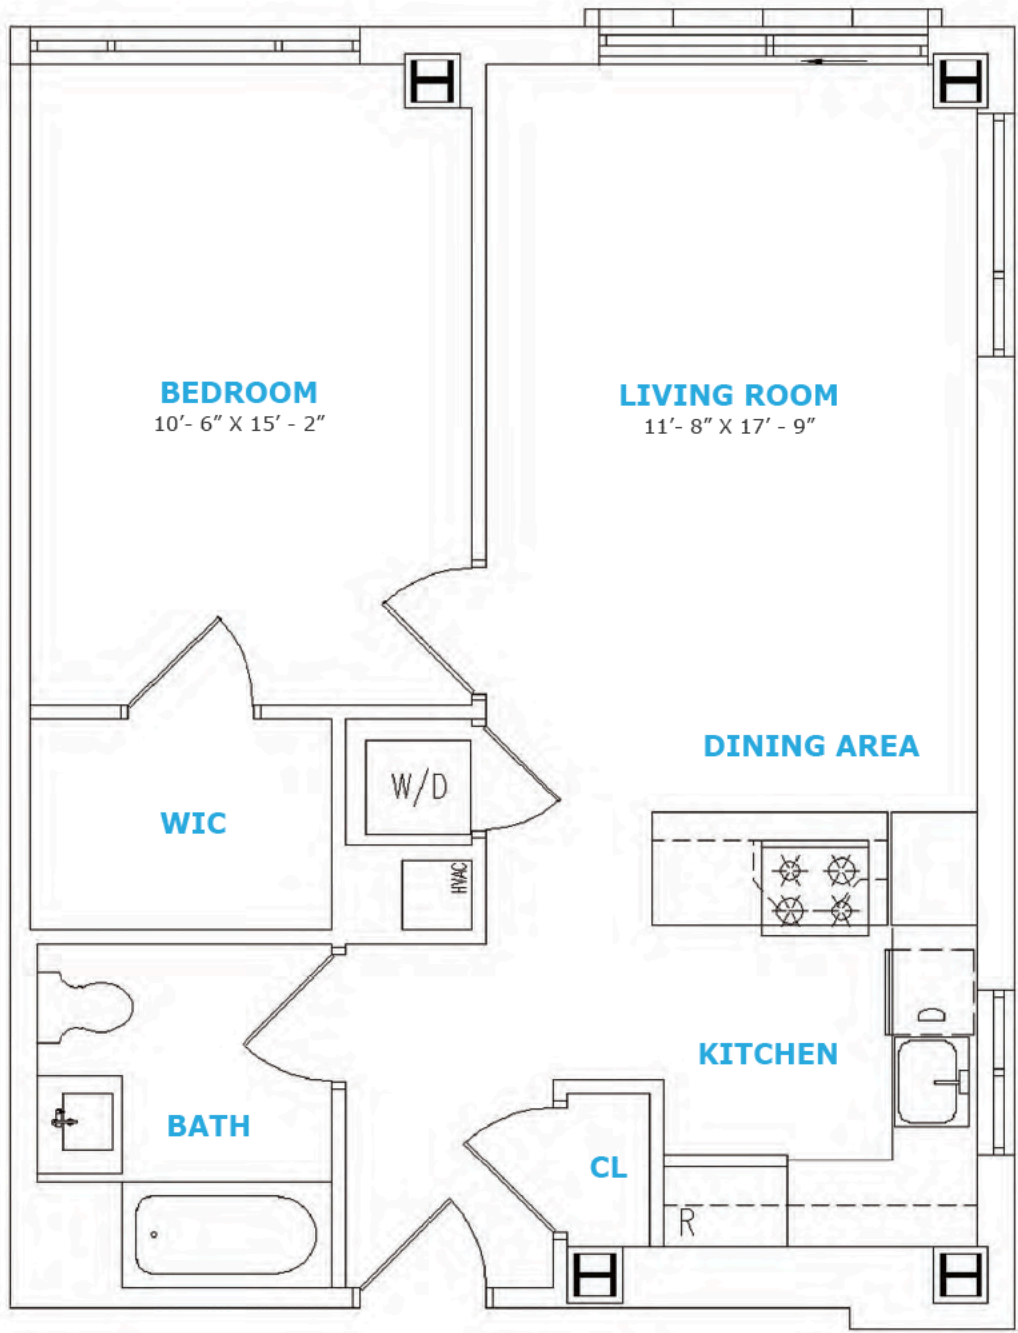

TOWER 1

TOWER No.1

MONARCH

RIDGE HILL

TEL: 914-375-3710
 INFO@MONARCHRH-TOWER1.COM
 MONARCHRH-TOWER1.COM

RESIDENCE: _____
 SQ. FT.: _____
 MONTHLY COMMON CHARGES: _____
 MONTHLY TAXES: _____

1 BEDROOM

724 SQ. FT.

RESIDENCES 5M*, 6M, 7M, 8M,
 9M, 10M, 11M, 12M, PH-M

*111 SQF TERRACE